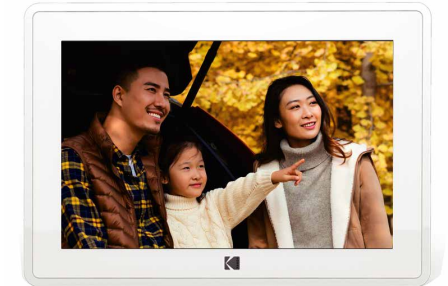

KODAK 10-Inch Touchscreen Digital Photo Frame / Wi-Fi Enabled

WiFi Photo Frame

Sharing your photos and video via WiFi instantly to "KODAK Digital Frame / Wi-Fi Enabled" series through "KODAK Digital Frame" app. Tell your story and enjoy your special memory with your family and friends.

Model No:RCF-106

color

Product Highlight

1. 10"HD 800*1280 IPS with touch panel
2. Sharing photo & video instantly via wireless
3. Multi-media support (photo /music /video)
4. Weather and location update instantly via wireless
5. 16GB memory and 10GB mobile data transfer
6. Patented design